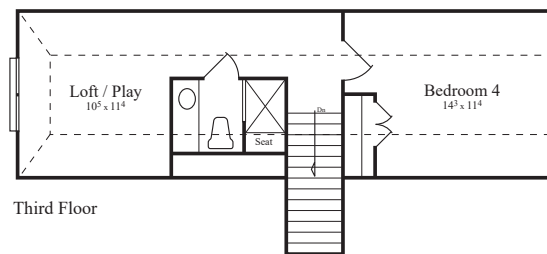

Churchill

Colonial Plan

- 2,255 - 2,680 sq ft
- 3 or 4 Bedrooms
- 2.5 - 3.5 Baths
- 2 or 3 Car Garage

**PALAZZO
PROPERTIES
& HOMES**

Spring Meadows
www.p2andhomes.com

All information contained herein was accurate at the time of publication. In order to maintain the high degree of quality and incorporate improvements with greater facility and economy we reserve the right to make changes in design, features & options and/or discontinue models without notice or obligation. Floor plan dimensions and square footage are approximate. Renderings are artist's conception, may vary in construction. Copyright on Floor Plans and Elevations