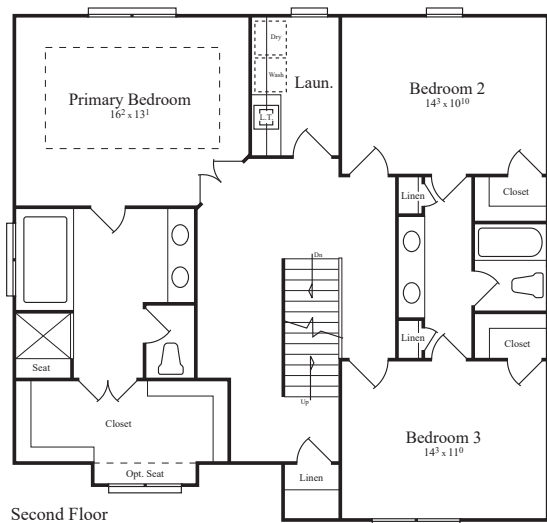

Churchill

Colonial Plan

- 2,255 - 2,680 sq ft
- 3 or 4 Bedrooms
- 2.5 - 3.5 Baths
- 2 or 3 Car Garage

**PALAZZO
PROPERTIES
& HOMES**

Spring Meadows
www.p2andhomes.com

All information contained herein was accurate at the time of publication. In order to maintain the high degree of quality and incorporate improvements with greater facility and economy we reserve the right to make changes in design, features & options and/or discontinue models without notice or obligation. Floor plan dimensions and square footage are approximate. Renderings are artist's conception, may vary in construction. Copyright on Floor Plans and Elevations