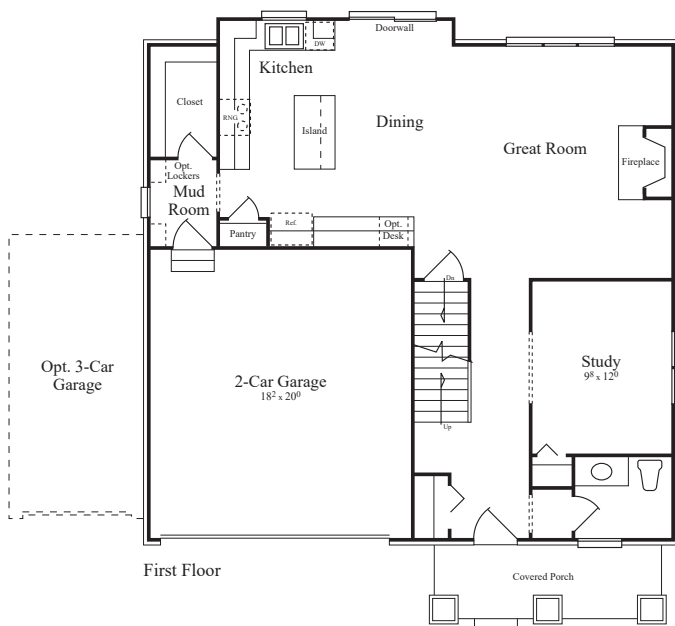

Churchill

Colonial Plan

- 2,255 - 2,680 sq ft
- 3 or 4 Bedrooms
- 2.5 - 3.5 Baths
- 2 or 3 Car Garage

**PALAZZO
PROPERTIES
& HOMES**

Spring Meadows
www.p2andhomes.com

All information contained herein was accurate at the time of publication. In order to maintain the high degree of quality and incorporate improvements with greater facility and economy we reserve the right to make changes in design, features & options and/or discontinue models without notice or obligation. Floor plan dimensions and square footage are approximate. Renderings are artist's conception, may vary in construction. Copyright on Floor Plans and Elevations