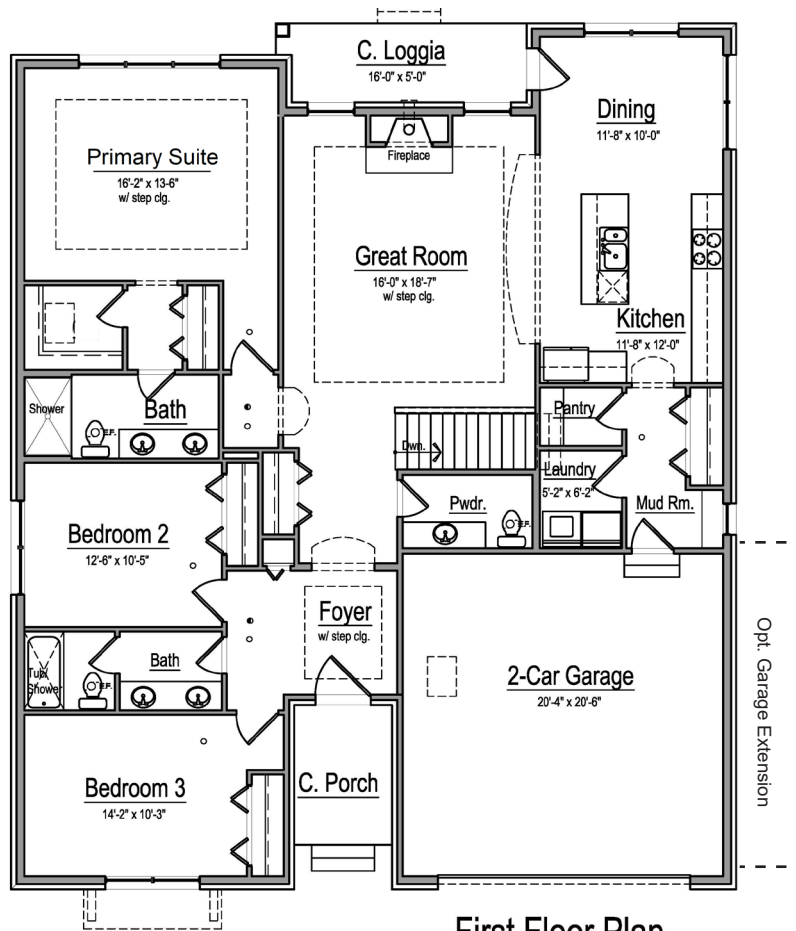

Bella Rosa

Ranch Plan

- 1,900 sq ft
- 3 Bedrooms
- 2.5 Baths
- 2 Car Garage

**PALAZZO
PROPERTIES
& HOMES**

Spring Meadows
www.p2andhomes.com

All information contained herein was accurate at the time of publication. In order to maintain the high degree of quality and incorporate improvements with greater facility and economy we reserve the right to make changes in design, features & options and/or discontinue models without notice or obligation. Floor plan dimensions and square footage are approximate. Renderings are artist's conception, may vary in construction. Copyright on Floor Plans and Elevations