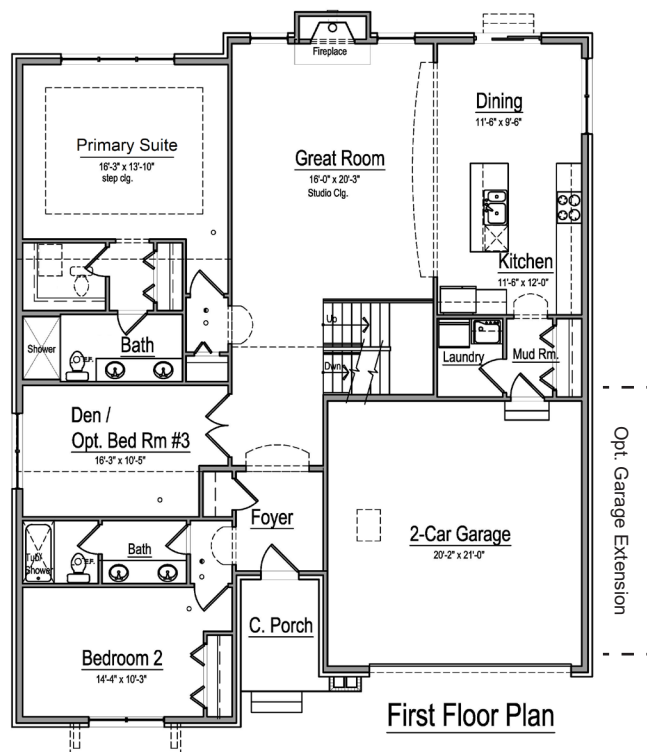

Bella Rosa II

Split Level Plan

- 2,350 sq ft
- 4 Bedrooms
- 3 Baths
- 2 Car Garage

**PALAZZO
PROPERTIES
& HOMES**

Spring Meadows
www.p2andhomes.com

All information contained herein was accurate at the time of publication. In order to maintain the high degree of quality and incorporate improvements with greater facility and economy we reserve the right to make changes in design, features & options and/or discontinue models without notice or obligation. Floor plan dimensions and square footage are approximate. Renderings are artist's conception, may vary in construction. Copyright on Floor Plans and Elevations