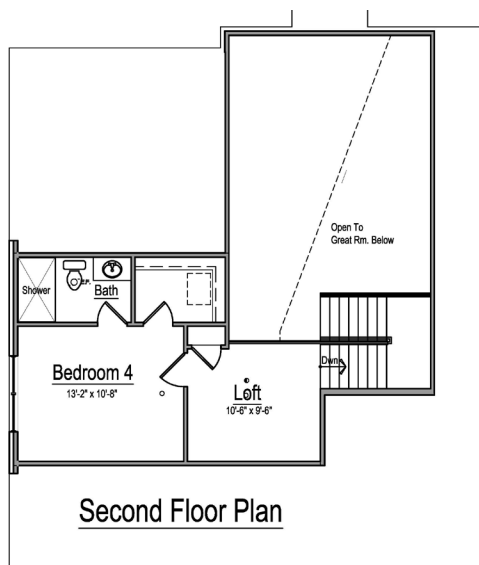

Bella Rosa II

Split Level Plan

- 2,350 sq ft
- 4 Bedrooms
- 3 Baths
- 2 Car Garage

**PALAZZO
PROPERTIES
& HOMES**

Spring Meadows
www.p2andhomes.com

All information contained herein was accurate at the time of publication. In order to maintain the high degree of quality and incorporate improvements with greater facility and economy we reserve the right to make changes in design, features & options and/or discontinue models without notice or obligation. Floor plan dimensions and square footage are approximate. Renderings are artist's conception, may vary in construction. Copyright on Floor Plans and Elevations