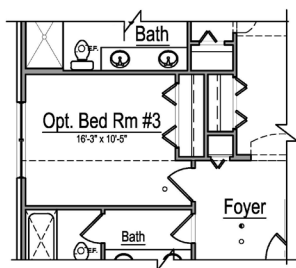

Bella Rosa II

Split Level Plan

- 2,350 sq ft
- 4 Bedrooms
- 3 Baths
- 2 Car Garage

**PALAZZO
PROPERTIES
& HOMES**

Spring Meadows
www.p2andhomes.com

All information contained herein was accurate at the time of publication. In order to maintain the high degree of quality and incorporate improvements with greater facility and economy we reserve the right to make changes in design, features & options and/or discontinue models without notice or obligation. Floor plan dimensions and square footage are approximate. Renderings are artist's conception, may vary in construction. Copyright on Floor Plans and Elevations